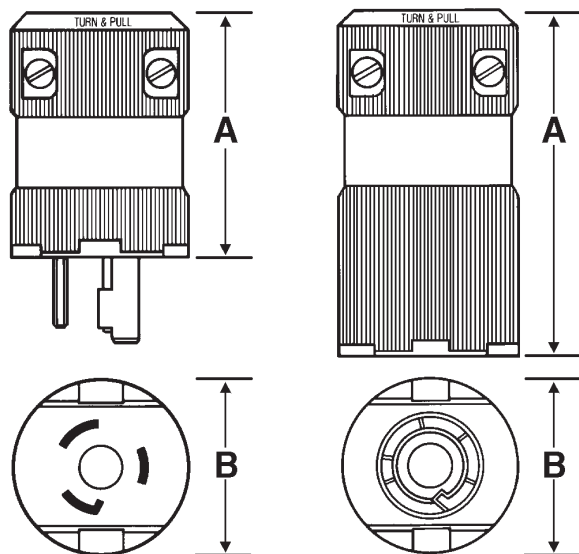

accommodating a wide range of cord diameters, while providing a powerful hold to prevent slippage and strain. The tough nylon body is designed for easy installation and includes captive screws which stay in place while wiring.

Ordering Information

RATING	CONFIG.	PLUG CAT NO.		CORD RANGE	RATING	CONFIG.	CONNECTOR CAT NO.		CORD RANGE
		BLACK	YELLOW				BLACK	YELLOW	
15A 125V		HBL4723VBK	HBL4723VY	.220-.660 (5.6-16.8)	15A 125V		HBL4729VBK	HBL4729VY	.220-.660 (5.6-16.8)
15A 250V		HBL4573VBK	HBL4573VY	.220-.660 (5.6-16.8)	15A 250V		HBL4579VBK	HBL4579VY	.220-.660 (5.6-16.8)
15A 277V		HBL4773VBK	HBL4773VY	.220-.660 (5.6-16.8)	15A 277V		HBL4779VBK	HBL4779VY	.220-.660 (5.6-16.8)
20A 125V		HBL2311VBK	HBL2311VY	.325-.720 (8.26-18.3)	20A 125V		HBL2313VBK	HBL2313VY	.325-.720 (8.26-18.3)
20A 250V		HBL2321VBK	HBL2321VY	.325-.720 (8.26-18.3)	20A 250V		HBL2323VBK	HBL2323VY	.325-.720 (8.26-18.3)
20A 277V		HBL2331VBK	HBL2331VY	.325-.720 (8.26-18.3)	20A 277V		HBL2333VBK	HBL2333VY	.325-.720 (8.26-18.3)
30A 125V		HBL2611VBK	HBL2611VY	.590-9.30 (15.0-23.6)	30A 125V		HBL2613VBK	HBL2613VY	.590-9.30 (15.0-23.6)
30A 250V		HBL2612VBK	HBL2621VY	.590-9.30 (15.0-23.6)	30A 250V		HBL2623VBK	HBL2623VY	.590-9.30 (15.0-23.6)

Dimensions

	15A		20A		30A	
	PLUG	CONN.	PLUG	CONN.	PLUG	CONN.
A	1.88" (47.8)	2.59" (65.8)	2.50" (63.5)	2.60" (66.0)	2.50" (63.5)	2.60" (66.0)
B	1.50" (38.1)	1.50" (38.1)	1.78" (45.2)	1.78" (45.2)	1.78" (45.2)	1.78" (45.2)