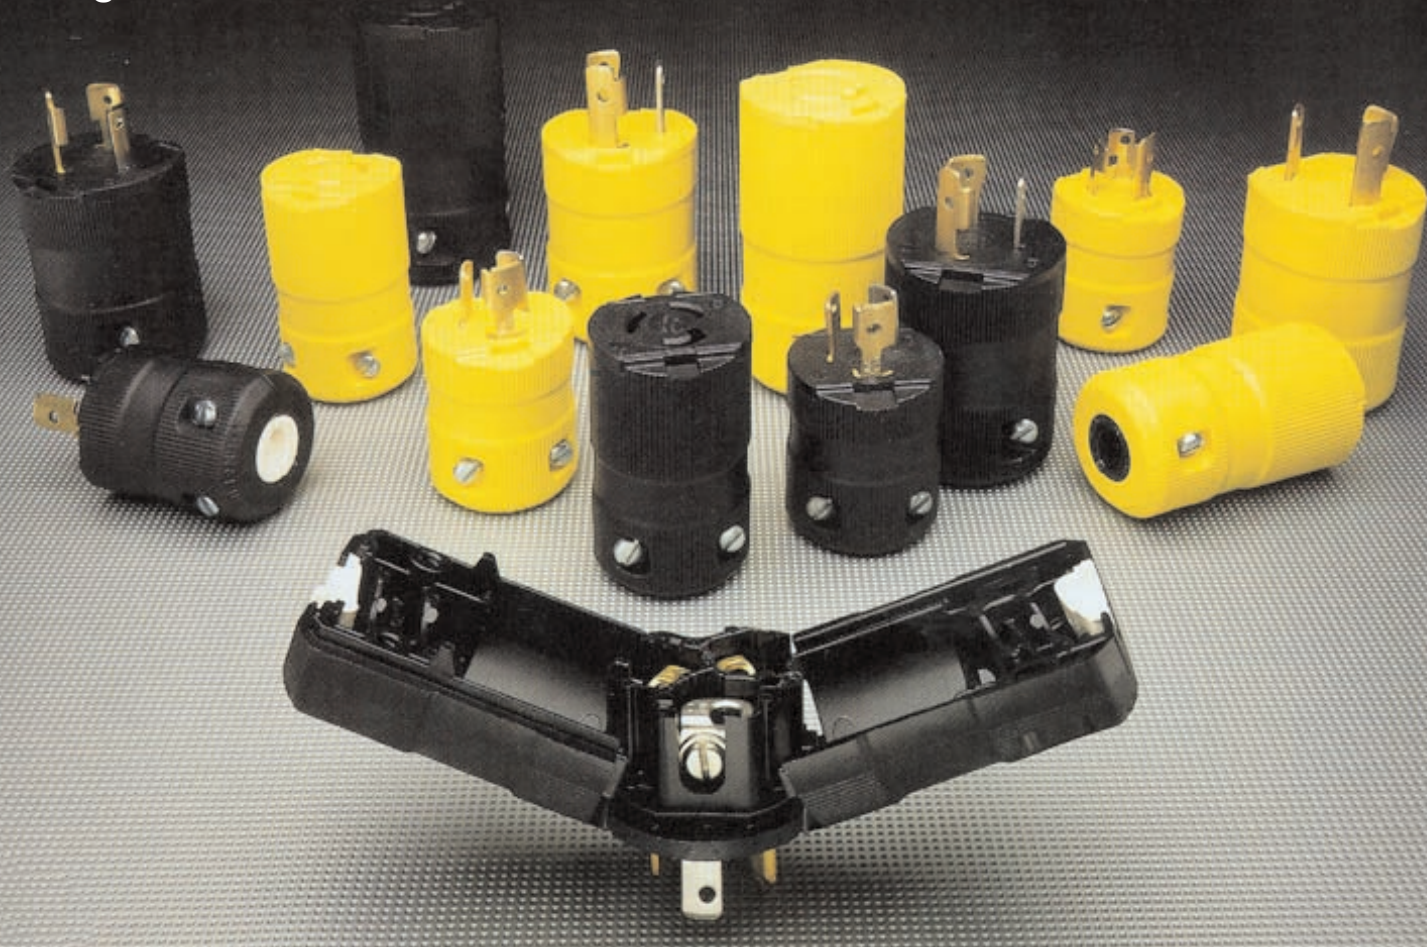

Valise Twist-Lock® Plugs and Connectors

HUBBELL

Hubbell's line of Valise Twist-Lock® Plugs and Connectors features devices available in traditional black with white cord grips and "high visibility" yellow with black cord grips. The removable cord grip inserts offer a simple way of

accommodating a wide range of cord diameters, while providing a powerful hold to prevent slippage and strain. The tough nylon body is designed for easy installation and includes captive screws which stay in place while wiring.

Features

- One piece Valise style body
- Superior terminations
- Totally insulated housing
- Fast and simple assembly
- Available in black and "high visibility" yellow

Benefits

- As the device folds to grip the cord, unique interlocking lugs secure the body together for strength and security, even with rough use.
- The terminals bundle the conductors to provide high quality, long lasting electrical connections.
- The all thermoplastic body design provides maximum safety in the face of abuse.
- The cord grip screws also assemble the device for quick assembly without compromising function.
- Perfect for use in industrial, entertainment, and construction applications.

Dimensions

	15A		20A		30A	
	PLUG	CONN.	PLUG	CONN.	PLUG	CONN.
A	1.88" (47.8)	2.59" (65.8)	2.50" (63.5)	2.60" (66.0)	2.50" (63.5)	2.60" (66.0)
B	1.50" (38.1)	1.50" (38.1)	1.78" (45.2)	1.78" (45.2)	1.78" (45.2)	1.78" (45.2)