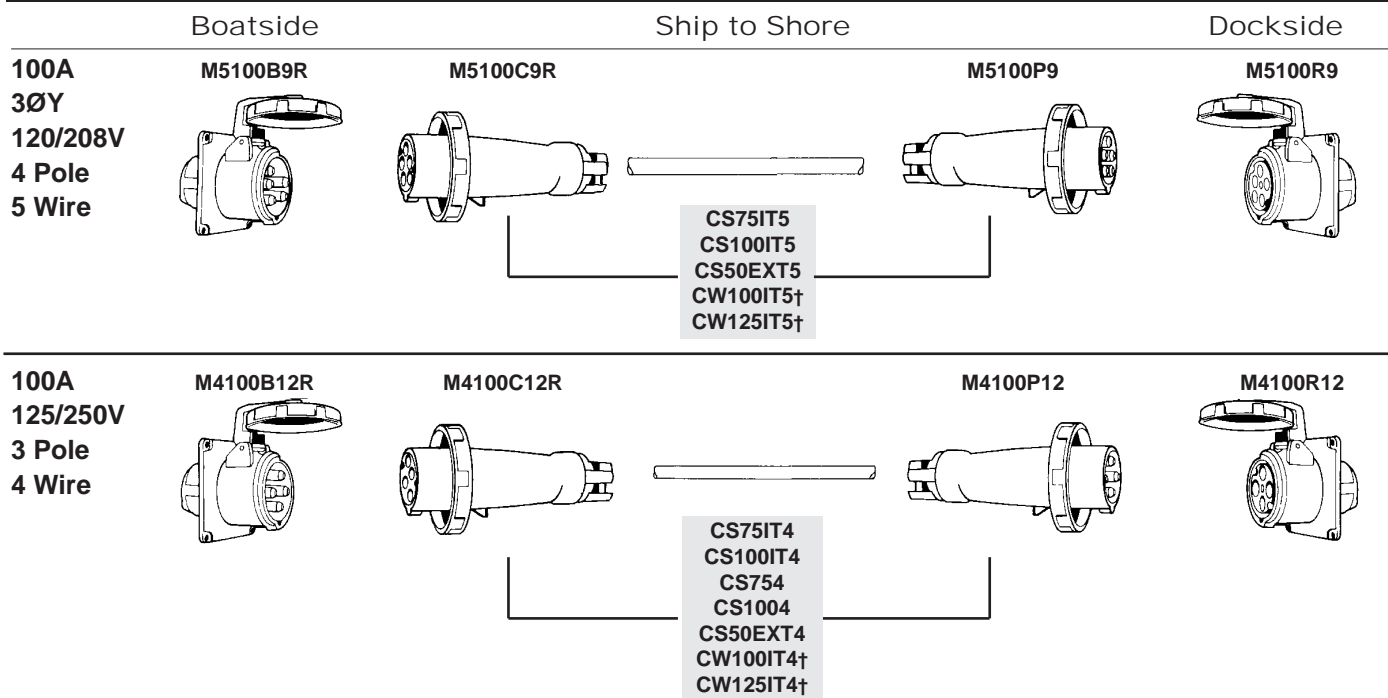

Ship To Shore Selector Chart

Ordering Information

Description	Catalog No.	Cord Type	Cord Gauge	No. of Conds.	Conductor Colors**	Cord Length		Volts	Amps	Weight	
						Ft.	m			Lbs.	Kg.
Cable Set	CS75IT4*	STOW	2	3	GN,BK,R	75	22.8	125/250	100	113	51
Cable Set	CS100IT4*	STOW	2	3	GN,BK,R	100	30.4	125/250	100	150	68
Cable Set	CS754	STOW	2	4	GN,BK,W,R	75	22.8	125/250	100	113	51
Cable Set	CS1004	STOW	2	4	GN,BK,W,R	100	30.4	125/250	100	150	68
Cable Set	CS75IT5*	STOW	2	4	GN,BK,R,BL	75	22.8	120/208	100	113	51
Cable Set	CS100IT5*	STOW	2	4	GN,BK,R,BL	100	30.4	120/208	100	150	68
Cable Set Extension	CS50EXT4	STOW	2	4	GN,BK,W,R	50	15.2	125/250	100	75	34
Cable Set Extension	CS50EXT5	STOW	2	5	GN,BK,R,BL,W	50	15.2	120/208	100	75	34
Cable (Plug only)	CW100IT4*†	STOW	2	3	GN,BK,R	100	30.4	125/250	100	150	68
Cable (Plug only)	CW125IT4*†	STOW	2	3	GN,BK,R	125	38	125/250	100	188	85
Cable (Plug only)	CW100IT5*†	STOW	2	4	GN,BK,R,BL	100	30.4	120/208	100	150	68
Cable (Plug only)	CW125IT5*†	STOW	2	4	GN,BK,R,BL	125	38	120/208	100	188	85

*For use with isolation transformers only. Neutral conductor is omitted from cable set.

** GN=Green, BK=Black, R=Red, W=White, BL=Blue

† Cable supplied with wired plug only for use with cable winch.

Wiring Device - Kellems

Hubbell Incorporated (Delaware) • 185 Plains Road • Milford, CT 06460-2420 • (203) 882-4800 • FAX (800) 255-1031
World Wide Web URL: <http://www.hubbell-wiring.com>

Worldwide Locations

Hubbell Canada (905) 839-1138, Fax (905) 839-9108
Hubbell Ltd. England (441) 234-85444, Fax (441) 234-854008
Hubbell-Taian Co., Ltd., (886) 2 567-5995, Fax (886) 2 567-4853
Hubbell Int'l. Inc., Korea Branch (82) 2 607-1362, Fax (82) 2 603-7386

Hubbell de Mexico, S.A. de C.V. (52) 5 575-2022, Fax (52) 5 559-8626
Caribe Sales Agencies, Puerto Rico (809) 720-7185, Fax (809) 789-2796
Hubbell S.E. Asia Pte., Ltd., (65) 382-1600, Fax (65) 382-3727
Hubbell Inc. Middle East (971) 4 369-763, Fax (971) 4 360-541