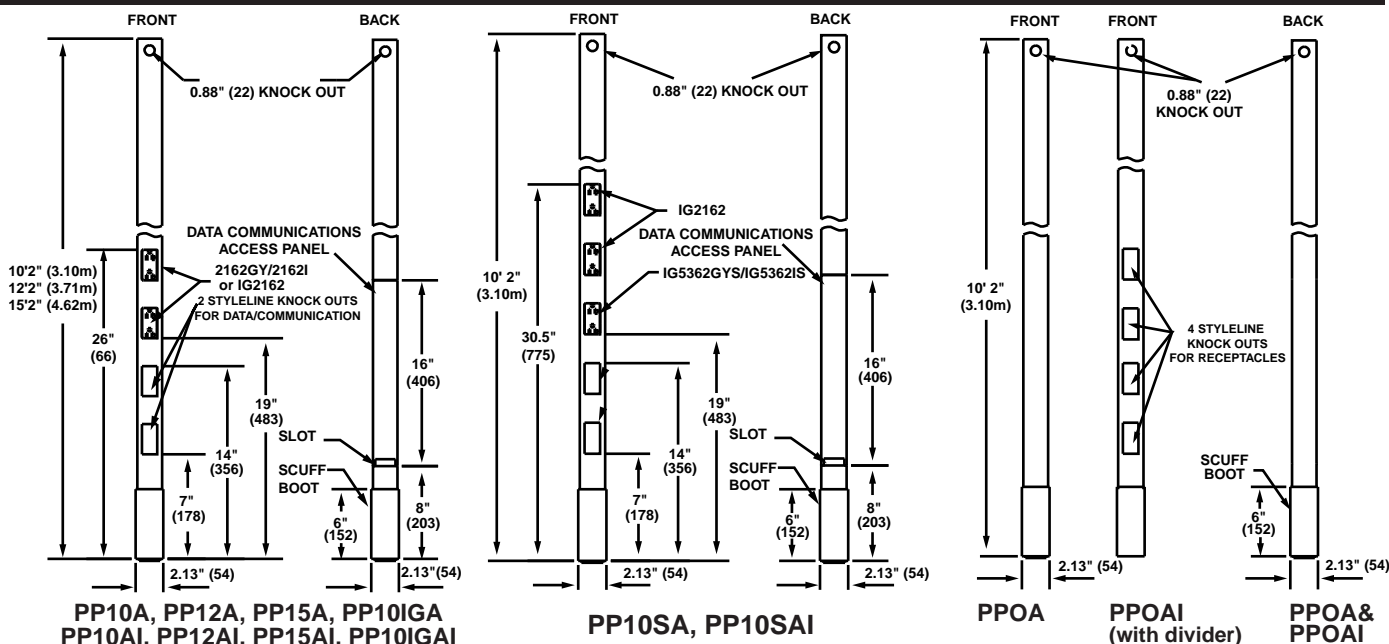

### Description

	Catalog Number	
	Gray	Ivory
Three service; two 20A 125V duplex receptacles; one circuit. Height 10'2" (3.10 m) Height 12'2" (3.71 m) Height 15'2" (4.62 m)	PP10A PP12A PP15A	PP10AI PP12AI PP15AI
Three service; one orange isolated ground 20A 125V duplex receptacle; one 20A 125V duplex receptacle; two circuits; 10'2" (3.10 m).	PP10IGA	PP10IGAI
Three service; two orange isolated ground 20A 125V duplex receptacles; one isolated ground surge suppression 20A 125V duplex receptacle; one circuit; 10'2" (3.10 m).	PP10SA	PP10SAI
One service; blank pole; no divider; no data knockouts; 10'2" (3.10 m)	PPOA	-
Three service; blank pole; divider; four device knockouts; 10'2" (3.10 m)	-	PPOAI
Adjustable T-bar assembly for mounting poles in middle of ceiling tile.	ATB	

(Style Line communication outlets, modular jacks, and data connectors are sold separately.)

## Specifications

Material: Extruded aluminum; .05" thick (1.27mm) Conductors: #12 AWG stranded copper  
Finish: gray or ivory powder paint Receptacles: (see drawings below)  
Listing: U.L. Listed

Wiring Capacity (@ 40% fill)	Voice Data Channel Cat. 5 UTP (.250" diam.)	Power Channel #12 THHN strd.
PP10A; PP12A; PP15A; PP10IGA PP10AI; PP12AI; PP15AI; PP10IGAI	15	41
PP10SA; PP10SAI	6	41
PPOA (single channel)	29	106
PPOAI (with divider)	15	41

## Dimensions (in/mm)