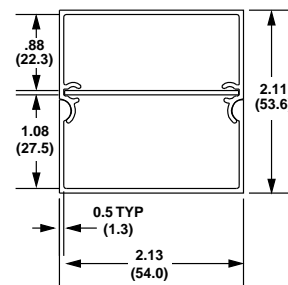

### Description

	Catalog Number	
	Gray	Ivory
Three service; two 20A 125V duplex receptacles; one circuit. Height 10'2" (3.10 m) Height 12'2" (3.71 m) Height 15'2" (4.62 m)	PP10A PP12A PP15A	PP10AI PP12AI PP15AI
Three service; one orange isolated ground 20A 125V duplex receptacle; one 20A 125V duplex receptacle; two circuits; 10'2" (3.10 m).	PP10IGA	PP10IGAI
Three service; two orange isolated ground 20A 125V duplex receptacles; one isolated ground surge suppression 20A 125V duplex receptacle; one circuit; 10'2" (3.10 m).	PP10SA	PP10SAI
One service; blank pole; no divider; no data knockouts; 10'2" (3.10 m)	PPOA	-
Three service; blank pole; divider; four device knockouts; 10'2" (3.10 m)	-	PPOAI
Adjustable T-bar assembly for mounting poles in middle of ceiling tile.	ATB	

## Specifications

Material: Extruded aluminum; .05" thick (1.27mm) Conductors: #12 AWG stranded copper  
Finish: gray or ivory powder paint Receptacles: (see drawings below)  
Listing: U.L. Listed

Wiring Capacity (@ 40% fill)	Voice Data Channel Cat. 5 UTP (.250" diam.)	Power Channel #12 THHN strd.
PP10A; PP12A; PP15A; PP10IGA PP10AI; PP12AI; PP15AI; PP10IGAI	15	41
PP10SA; PP10SAI	6	41
PPOA (single channel)	29	106
PPOAI (with divider)	15	41

## Dimensions (in/mm)