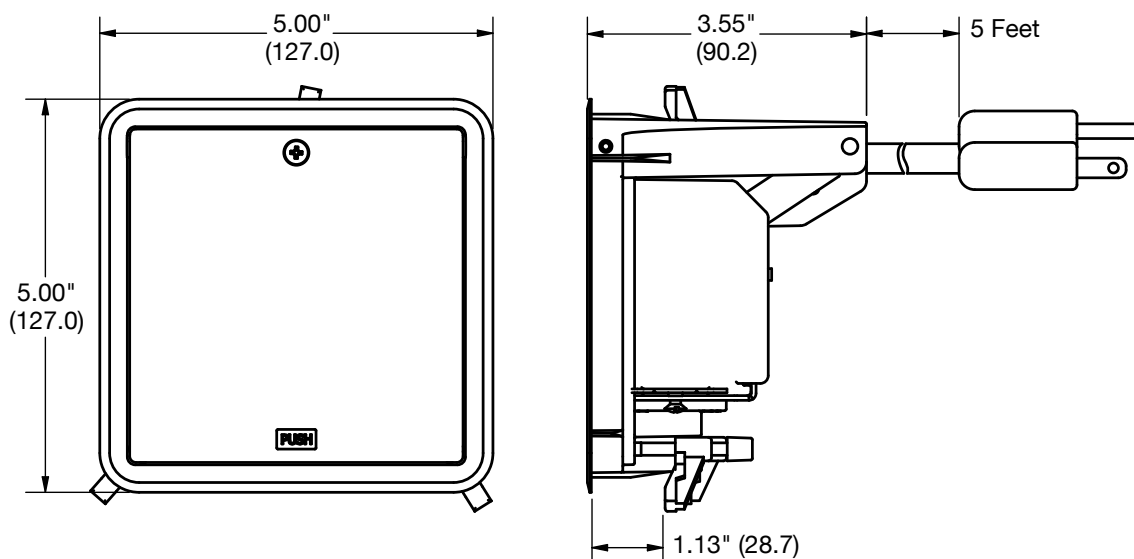

### 2X2 USB WORK SURFACE POP-UP BOX

Surface Dimensions	Cut out dimensions	Product Depth	Maximum Surface Thickness	Finish	Catalog Number
5" x 5"	4.62" x 4.62"	3.55"	1.125"	Brushed Aluminum	<b>WSBUSB2X2ALU</b>
5" x 5"	4.62" x 4.62"	3.55"	1.125"	Black Powder Coat	<b>WSBUSB2X2BLK</b>

### DIMENSIONS Inches (mm)

**HUBBELL**<sup>®</sup>  
Wiring Systems

[www.hubbell-wiring.com](http://www.hubbell-wiring.com)