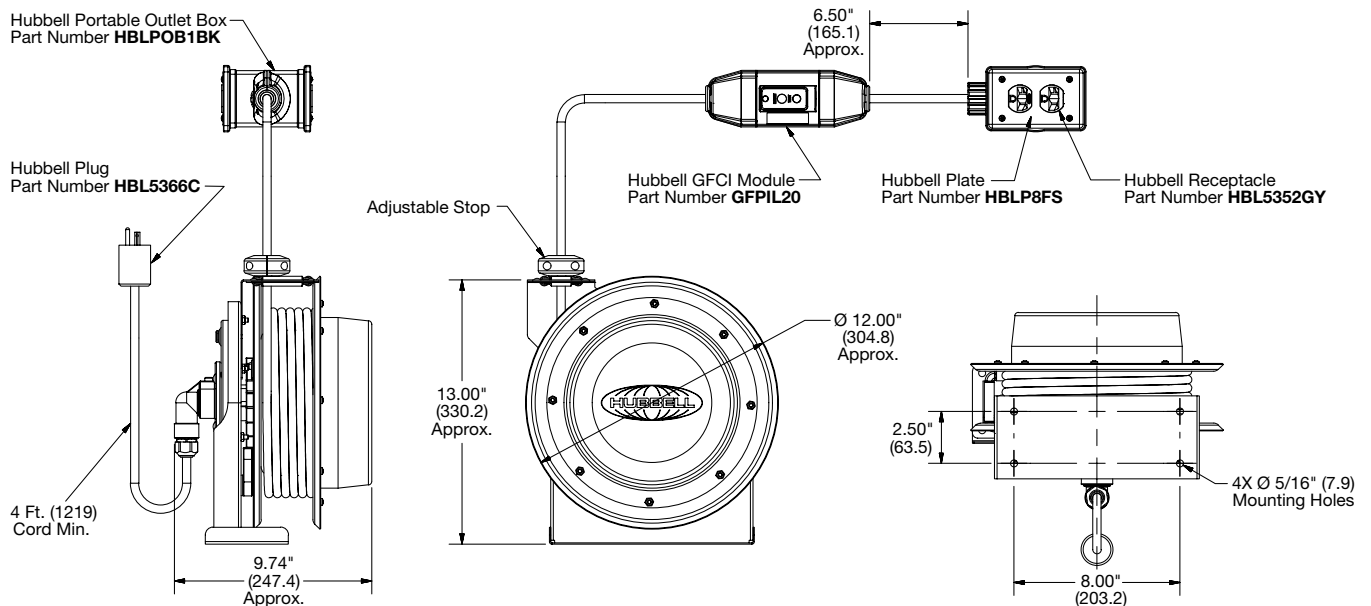

GFCI Protected Double Duplex Receptacle Cord Reel

INDUSTRY FIRST! GFCI Protected Double Duplex Cord Reel

Hubbell's GFCI protected cord reel is an industry first cULus compliant reel, with a manual reset GFCI module and two 20 amp duplex receptacles in a black impact resistant portable outlet box with open neutral protection.

FEATURES

- UL 355/CSA 22.2 No. 308-14
- Two 20A duplex receptacles
- GFCI module with open neutral protection
- 45 feet of cable
- White reel with black impact resistant portable outlet box
- Durable corrosion resistant steel construction
- 12 AWG cord for a full 20A carrying capacity

Industrial Power Cord Reels

Description	Catalog Number
Black portable outlet box with (2) ground fault protected gray duplex receptacles, white reel housing.	HBL45123GF220WM1

Dimensions inch (mm)

Industrial Power Cord Reels

HUBBELL®
Wiring Device-Kellems

- Durable, corrosion resistant steel construction design with yellow or white powder coat finish
- Multi-position guide arm
- Positive-latch mechanism automatically maintains desired cord length
- 12 AWG cord for greater current carrying capacity
- Plug-in 5 ft. long power cord requires no electrical wiring