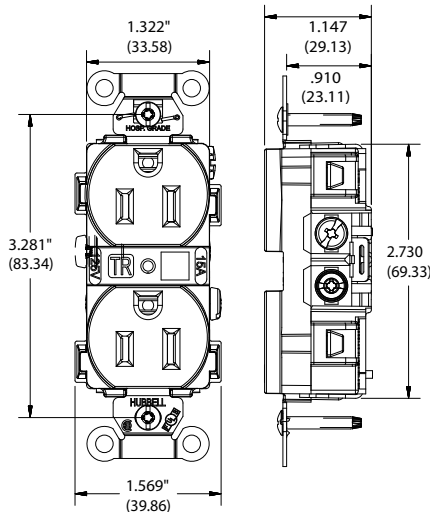

Tamper-Resistant... **NOT** Plug Resistant™

Commercial Tamper-Resistant Specification Grade Duplex Receptacles

Commercial Tamper-Resistant Specification Grade Duplex Receptacles

Description	Color	15A 125V	20A 125V
Tamper-Resistant, Style Line® decorator duplex, smooth nylon face, back and side wired	Almond	DR15ALTR	DR20ALTR
	Black	DR15BLKTR	DR20BLKTR
	Brown	DR15TR	DR20TR
	Gray	DR15GRYTR	DR20GRYTR
	Ivory	DR15ITR	DR20ITR
	Light Almond	DR15LATR	DR20LATR
Tamper-Resistant, smooth nylon face, duplex, back and side wired	White	DR15WHITR	DR20WHITR
	Almond	BR15ALTR	BR20ALTR
	Black	BR15BLKTR	BR20BLKTR
	Blue	BR15BLTR	BR20BLTR
	Brown	BR15TR	BR20TR
	Gray	BR15GRYTR	BR20GRYTR
	Ivory	BR15ITR	BR20ITR
	Light Almond	BR15LATR	BR20LATR
	Red	BR15RTR	BR20RTR
	White	BR15WHITR	BR20WHITR
Tamper-Resistant, smooth nylon face, duplex, side wired only	Almond	CR15ALTR	CR20ALTR
	Black	CR15BLKTR	CR20BLKTR
	Brown	CR15TR	CR20TR
	Gray	CR15GRYTR	CR20GRYTR
	Ivory	CR15ITR	CR20ITR
	Light Almond	CR15LATR	CR20LATR
	White	CR15WHITR	CR20WHITR