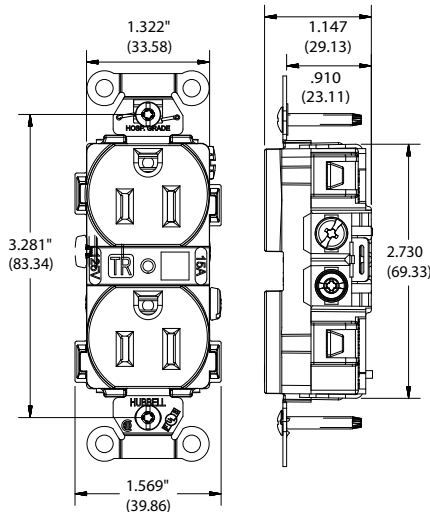

Tamper-Resistant... **NOT** Plug Resistant™

Commercial Tamper-Resistant Specification Grade Duplex Receptacles

Commercial Tamper-Resistant Specification Grade Duplex Receptacles

Description	Color	15A 125V	20A 125V
Tamper-Resistant, Style Line® decorator duplex, smooth nylon face, back and side wired	Almond	DR15ALTR	DR20ALTR
	Black	DR15BLKTR	DR20BLKTR
	Brown	DR15TR	DR20TR
	Gray	DR15GRYTR	DR20GRYTR
	Ivory	DR15ITR	DR20ITR
	Light Almond	DR15LATR	DR20LATR
Tamper-Resistant, smooth nylon face, duplex, back and side wired	White	DR15WHITR	DR20WHITR
	Almond	BR15ALTR	BR20ALTR
	Black	BR15BLKTR	BR20BLKTR
	Blue	BR15BLTR	BR20BLTR
	Brown	BR15TR	BR20TR
	Gray	BR15GRYTR	BR20GRYTR
Tamper-Resistant, smooth nylon face, duplex, side wired only	Ivory	BR15ITR	BR20ITR
	Light Almond	BR15LATR	BR20LATR
	Red	BR15RTR	BR20RTR
	White	BR15WHITR	BR20WHITR
	Almond	CR15ALTR	CR20ALTR
	Black	CR15BLKTR	CR20BLKTR
	Brown	CR15TR	CR20TR
	Gray	CR15GRYTR	CR20GRYTR
	Ivory	CR15ITR	CR20ITR
	Light Almond	CR15LATR	CR20LATR
	White	CR15WHITR	CR20WHITR