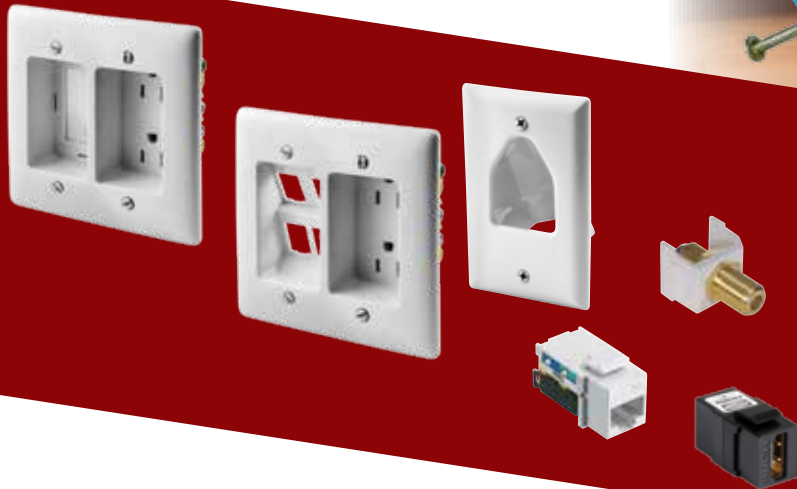

Smart Solutions for AV Installation in your Home

- ✓ Organized and hidden wires
- ✓ 15A, 125V receptacles
- ✓ Simple installation

Hubbell provides multiple solutions for in-home AV installations. With recessed plastic boxes and receptacles, low voltage cables and power cords are organized and protected. All wires stay hidden behind wall units and entertainment centers, allowing for a clean and flushed look. Products are offered in various color options to compliment or blend into any décor.

trade**SELECT**® net**SELECT**™

Recessed 2-Gang Receptacles

- 15A 125V Tamper Resistant Duplex Receptacle
- Pass-Thru Opening

Description	Catalog Number
Ivory	RR1512I
Light Almond	RR1512LA
White	RR1512W

- 15A 125V Tamper Resistant Duplex Receptacle
- 4 Port Snap Fit opening

- KO from 1/2 inch to 2 inches.
- 4 inch deep with 54 cubic inch capacity

Description	Catalog Number
Steel Box	HBL985
Low Voltage Partition	HBL989

Recessed 1-Gang Receptacle

- 15A 125V Tamper Resistant Duplex Receptacle
- Box mount