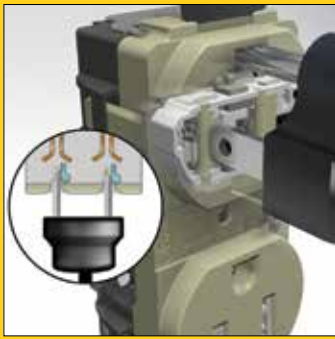

### The Hubbell Solution

Hubbell's patented Cam Action Technology makes inserting a plug as easy as plugging into a standard receptacle. This design has been incorporated into our Industrial, Hospital, Commercial and Residential receptacles. This broad offering ensures the right quality product for all projects.

## Patented Cam Action Mechanism

The Hubbell product development team engineered a better way to provide tamper-resistance to our receptacles with our patented cam action mechanism. When a plug is inserted into a Hubbell tamper-resistant receptacle, the cam slides the insulating barrier out of the way. The rotating action eliminates friction, creating a smoother, more reliable insertion. As a result, difficulties due to problematic plugs are minimized.