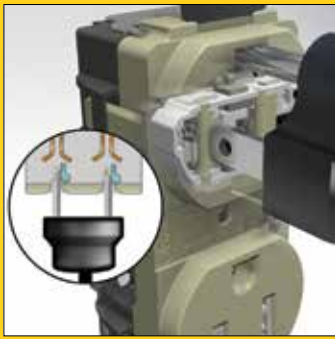

The Hubbell Solution

Hubbell's patented Cam Action Technology makes inserting a plug as easy as plugging into a standard receptacle. This design has been incorporated into our Industrial, Hospital, Commercial and Residential receptacles. This broad offering ensures the right quality product for all projects.

Tamper-Resistant - Safety Made Easy

Patented Cam Action Mechanism

The Hubbell product development team engineered a better way to provide tamper-resistance to our receptacles with our patented cam action mechanism. When a plug is inserted into a Hubbell tamper-resistant receptacle, the cam slides the insulating barrier out of the way. The rotating action eliminates friction, creating a smoother, more reliable insertion. As a result, difficulties due to problematic plugs are minimized.