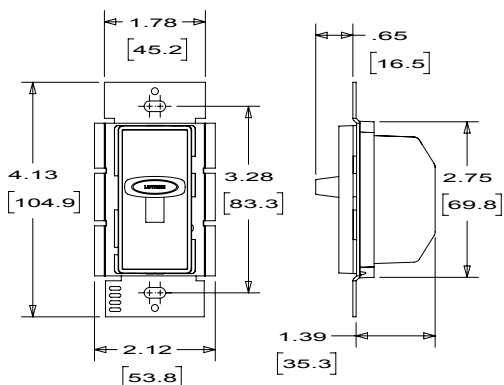

Hubbell tradeSELECT®

Slide Dimmer

- Slide to Off Activation
- Full Range Dimming
- Decorator Styling
- Energy Saving Control

FEATURES

- 600 watt 120 volt incandescent
- Thin heat sink design for low profile installation
- Positive air gap to off
- RFI filtering
- 6" - #18 AWG wire leads

DIMMER GANGING AND DERATING CHART

- One Dimmer: 600 watts
- Two Dimmers: 500 watts
- Three or more Dimmers: 400 watts

STANDARDS

- UL and CSA

DIMENSIONS

Hubbell tradeSELECT® slide dimmers provide the precise control of full range dimming with slide activation. Slide up to brighten, down to dim. A final push downward opens the air gap switch for a positive off. Designed to compliment the decorator look, they are available in white, ivory and light almond.

ORDERING INFORMATION

Description	Color	Catalog No.
Slide to off, single pole, 600 watt 120 volt, 60Hz incandescent/halogen	Light Almond	RS600LA
	Ivory	RS600I
	White	RS600W

APPLICATIONS

- Dining Rooms
- Bedrooms
- Bathrooms
- Conference Areas
- Offices