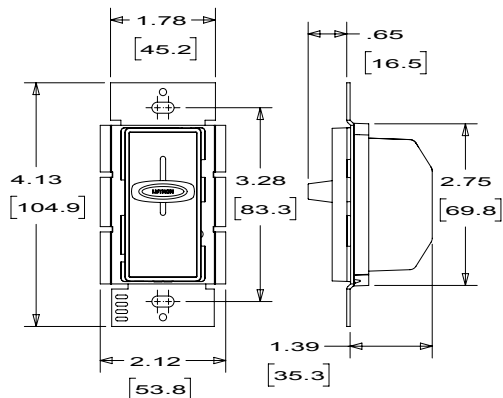

Hubbell tradeSELECT®

Omni Slide Dimmer

- Preset Integrated Slide Button
- Full Range Dimming
- Single Pole/3-Way Combination
- Decorator Styling
- Energy Saving Control

FEATURES

- 600 Watt 120 Volt Incandescent
- Thin heat sink design for low profile installation
- Single pole, 3-way capability in the same device, reduces sku count
- Positive air gap to off
- RFI filtering
- 6" - #18 AWG wire leads

DIMMER GANGING AND DERATING CHART

- One Dimmer: 600 watts
- Two Dimmers: 500 watts
- Three or more Dimmers: 400 watts

STANDARDS

- UL and CSA

DIMENSIONS

Hubbell tradeSELECT® preset slide dimmers provide the precise control of full range dimming with an on/off button feature built into the slide. Press on, adjust the slide to change the light level, press off. Featuring an additional 3-way wire lead, this dimmer can be used as either a single pole or 3-way, thereby reducing the need to stock additional units. Designed to compliment the decorator look, they are available in white, ivory and light almond.

ORDERING INFORMATION

Description	Color	Catalog No.
Preset Slide, single pole,	Light Almond	RS613PLA
3-Way, 600 watt 120 volt,	Ivory	RS613PI
60Hz incandescent/halogen	White	RS613PW

APPLICATIONS

- Dining Rooms
- Bedrooms
- Bathrooms
- Conference Areas
- Offices