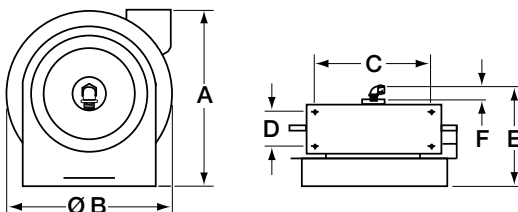

HBL45123C

HBL45123TL20

HBL45123R

HBL45123R20WM1

HBL45123GF15

HBL45123GF220WM1

HBL340PB

Note: 15 Amp: Supplied with 5 ft. power supply cord with HBL5266C, 15A straight blade plug. 20 Amp: Supplied with 5 ft. power supply cord with HBL5366C, 20A straight blade plug. Ground fault protected reels supplied with (1) GFM20 and (1) HBLP26FS.

Accessories

Description	Weight Lbs. (kg)	Catalog Number
Pivot base 340° rotation fits all industrial models.	5 (2.3)	HBL340PB
Replacement stop.	.2 (.09)	HBL12BS

Dimensions

Inch (mm)	A	B	C	D	E	F
	13.00"	12.38"	8.00"	2.50"	9.75"	1.25"
	(330)	(314)	(203)	(64)	(248)	(32)