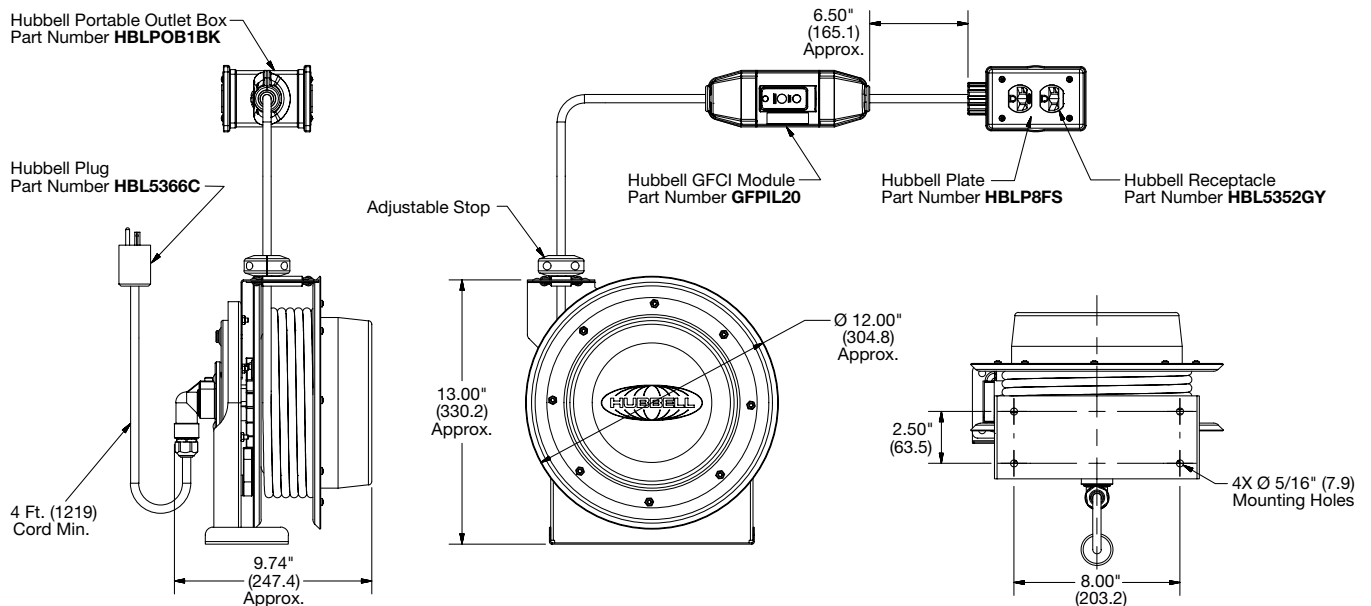

GFCI Protected Double Duplex Receptacle Cord Reel

INDUSTRY FIRST! GFCI Protected Double Duplex Cord Reel

Hubbell's GFCI protected cord reel is an industry first cULus compliant reel, with a manual reset GFCI module and two 20 amp duplex receptacles in a black impact resistant portable outlet box with open neutral protection.

FEATURES

- UL 355/CSA 22.2 No. 308-14
- Two 20A duplex receptacles
- GFCI module with open neutral protection
- 45 feet of cable
- White reel with black impact resistant portable outlet box
- Durable corrosion resistant steel construction
- 12 AWG cord for a full 20A carrying capacity

Industrial Power Cord Reels

Description	Catalog Number
Black portable outlet box with (2) ground fault protected gray duplex receptacles, white reel housing.	HBL45123GF220WM1

Dimensions inch (mm)

Industrial Power Cord Reels

- Durable, corrosion resistant steel construction design with yellow or white powder coat finish
- Multi-position guide arm
- Positive-latch mechanism automatically maintains desired cord length
- 12 AWG cord for greater current carrying capacity
- Plug-in 5 ft. long power cord requires no electrical wiring