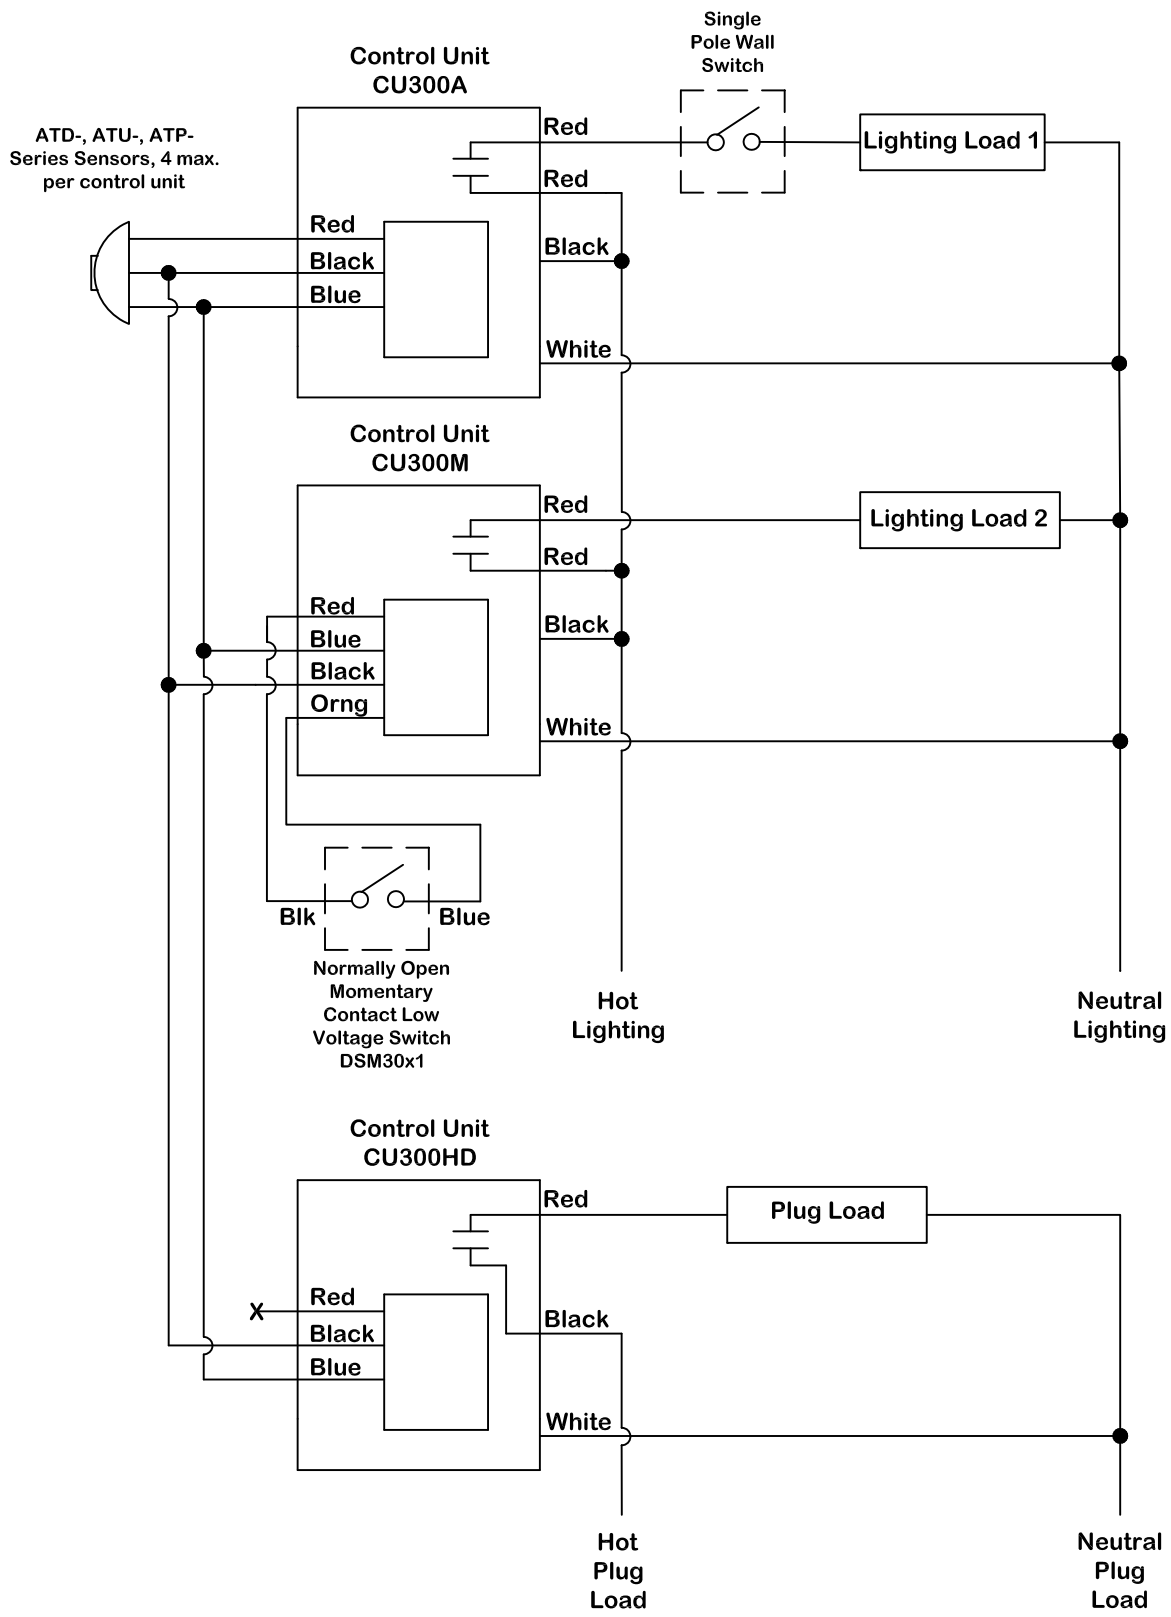

Wiring Device-Kellems

HUBBELL INC.
Wiring Device-Kellems
40 Waterview Drive
Shelton, CT 06484
Tel: (475) 882-4820
Fax: (203) 882-4852

1 Sensor 1 Occupancy Control unit with Override Switch
1 Vacancy Control Unit with Low Voltage Momentary Switch 1
Heavy Duty Control Unit for Plug Load

Form Number:
1S1CUA0OS1CUMLVMS1CUHD

Date:
12/16/2014 SS