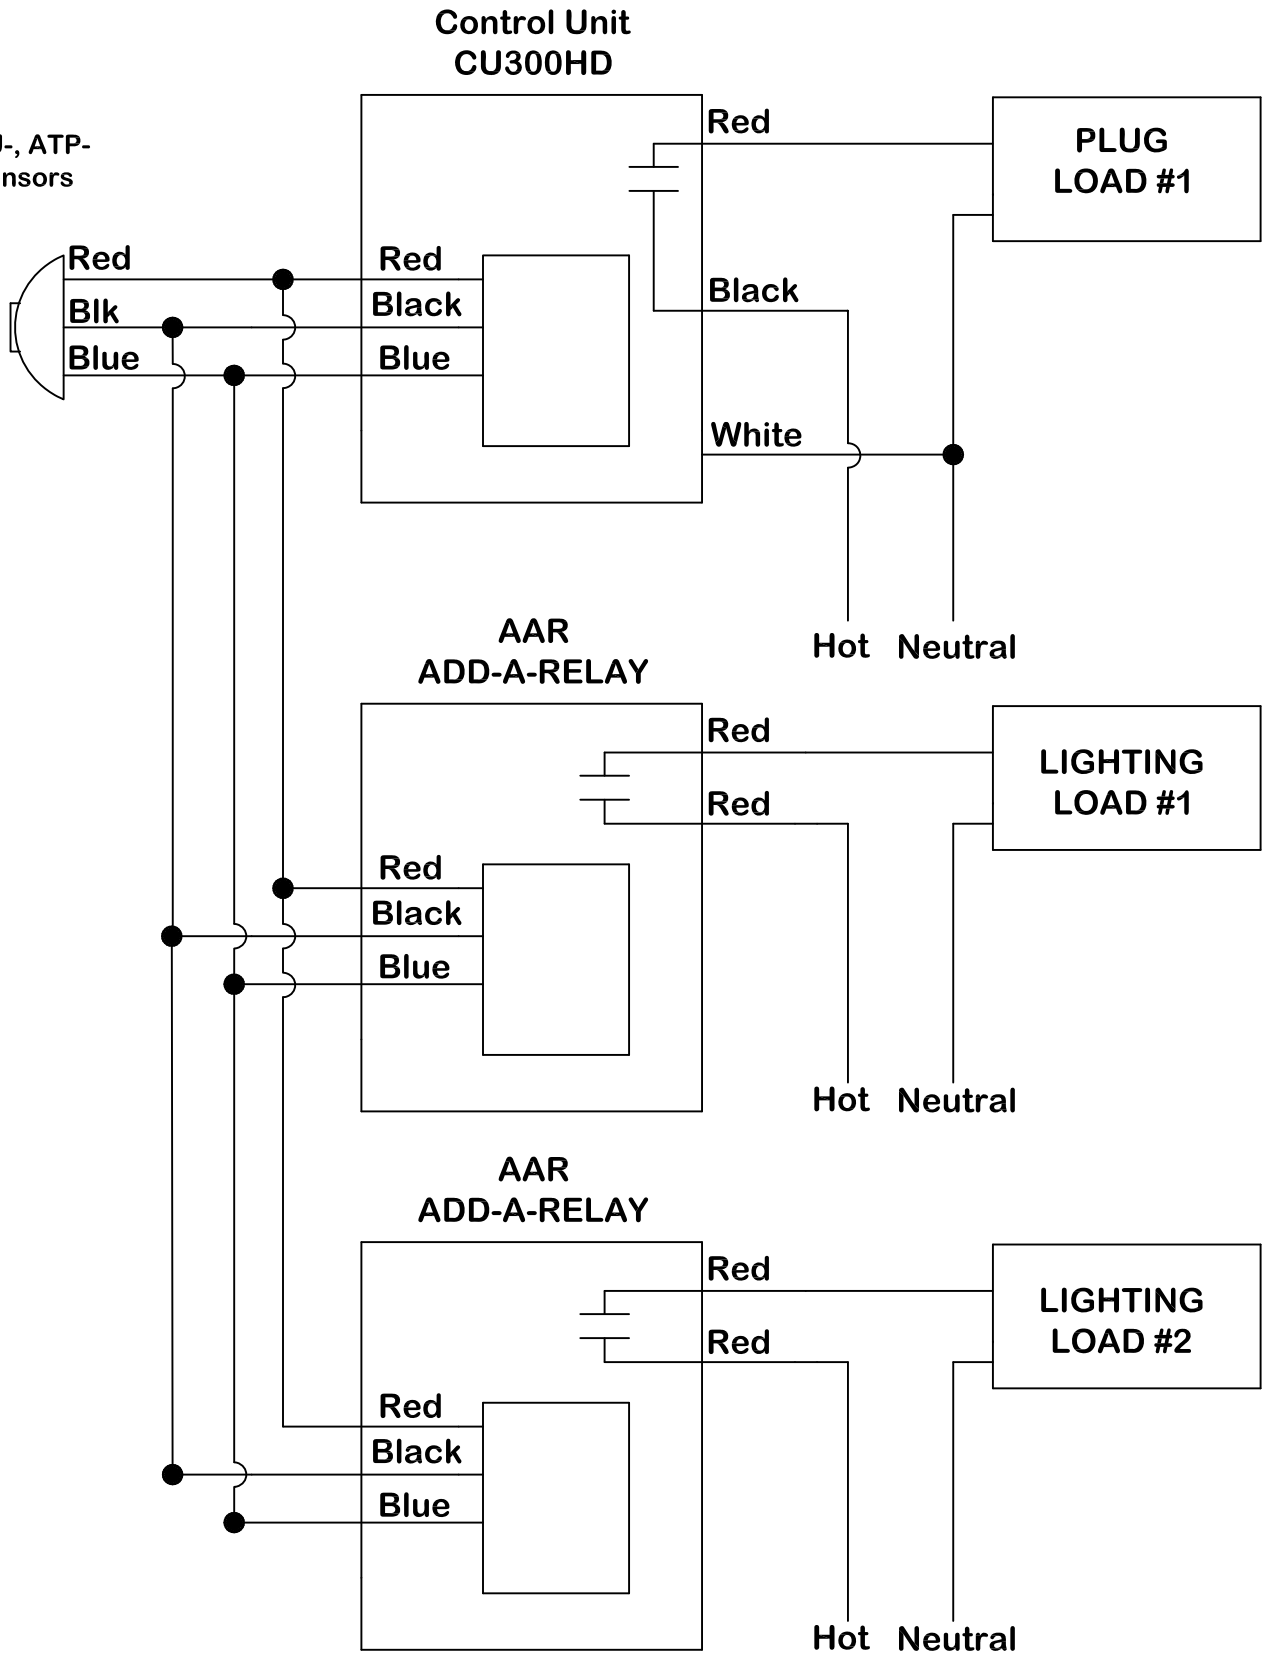

ATD-, ATU-, ATP-
Series Sensors

Wiring Device-Kellems

HUBBELL INC.
Wiring Device-Kellems
40 Waterview Drive
Shelton, CT 06484
Tel: (475) 882-4820
Fax: (203) 882-4852

1 Sensor, 1 HD Control Unit, & 2 AAR

Form Number:
1S1CUHD2AAR

Date:
09/02/2014 SS