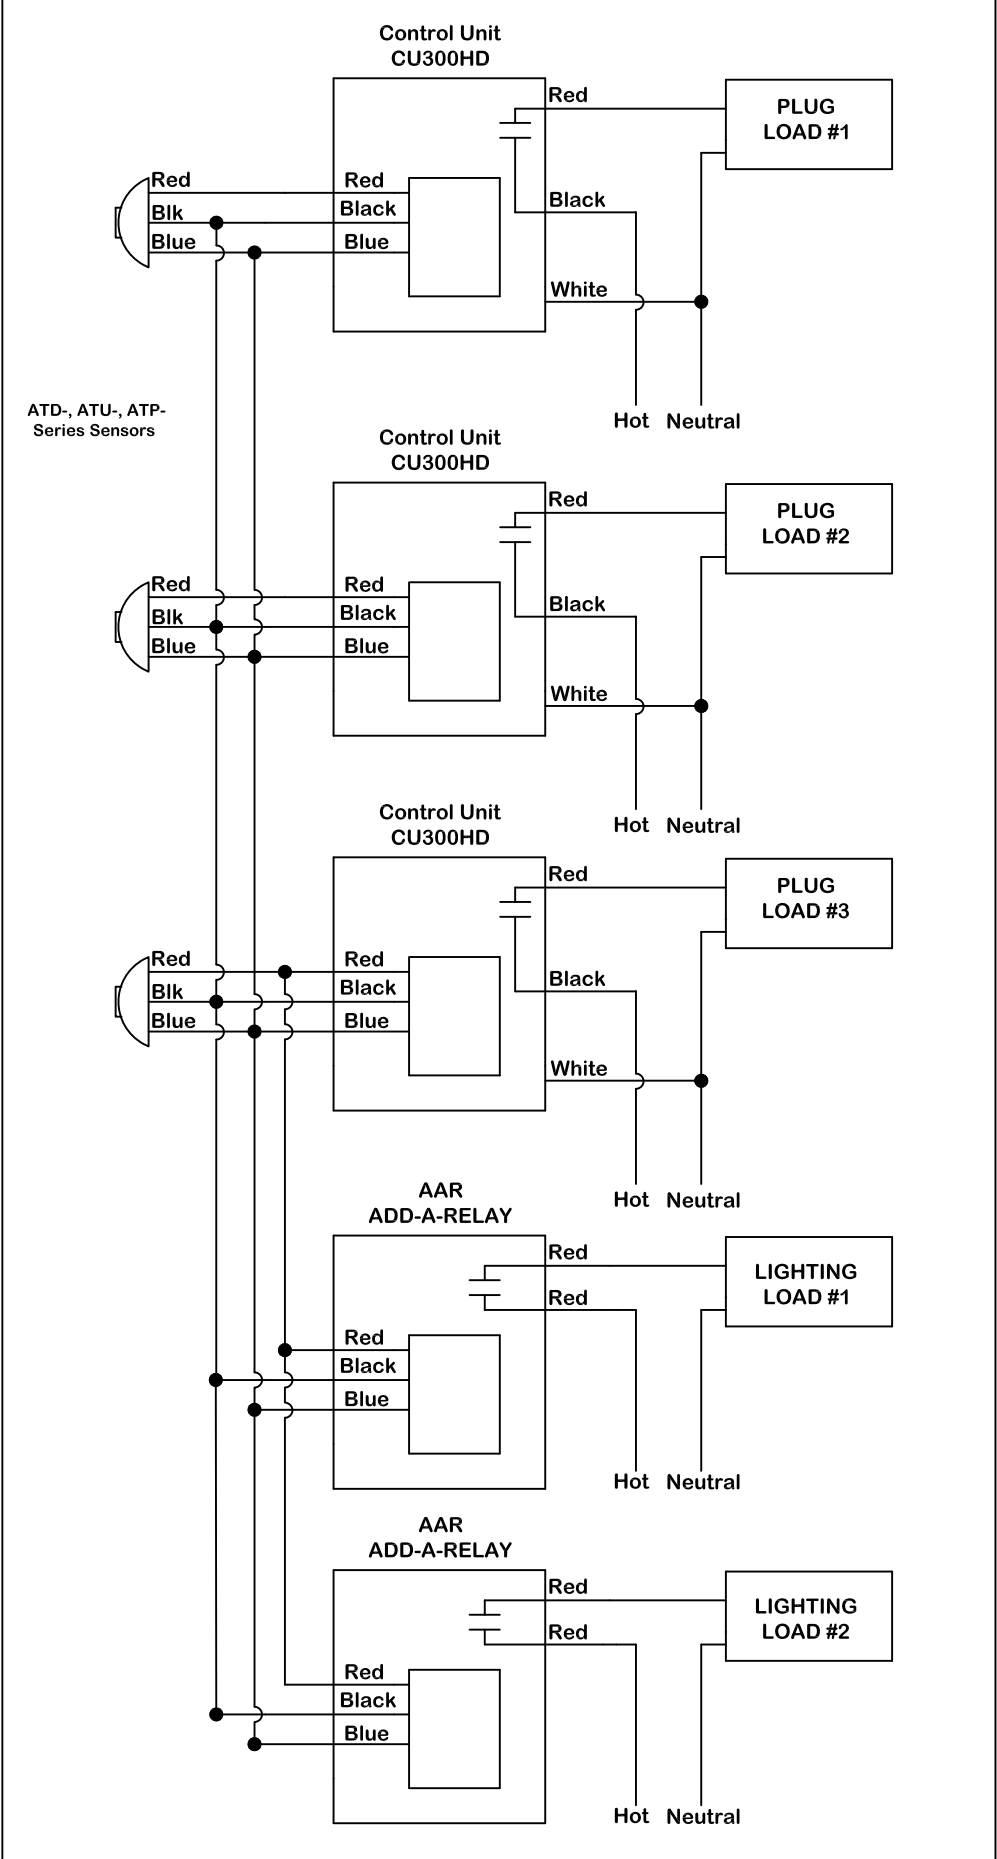

ATD-, ATU-, ATP-
Series Sensors

HUBBELL INC.
Wiring Device-Kellems
40 Waterview Drive
Shelton, CT 06484
Tel: (475) 882-4820
Fax: (203) 882-4852

3 Sensors, 3 HD Control Units, & 2 AAR

Form Number:
3S3CUHD2AAR

Date:
09/02/2014 SS