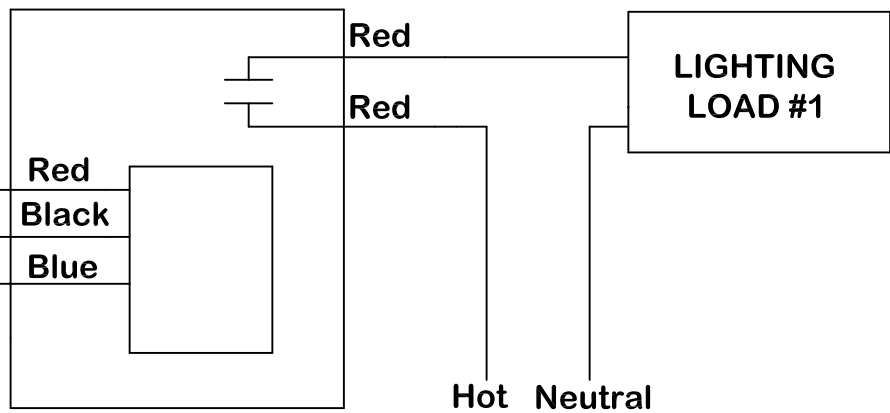

Form Number:  
2S1CUHD1AAR

Date:  
09/02/2014 SS

**Control Unit  
CU300HD**

ATD-, ATU-, ATP-  
Series Sensors

**Control Unit  
CU300HD**

**AAR  
ADD-A-RELAY**

Wiring Device-Kellems

**HUBBELL INC.**  
Wiring Device-Kellems  
40 Waterview Drive  
Shelton, CT 06484  
Tel: (475) 882-4820  
Fax: (203) 882-4852