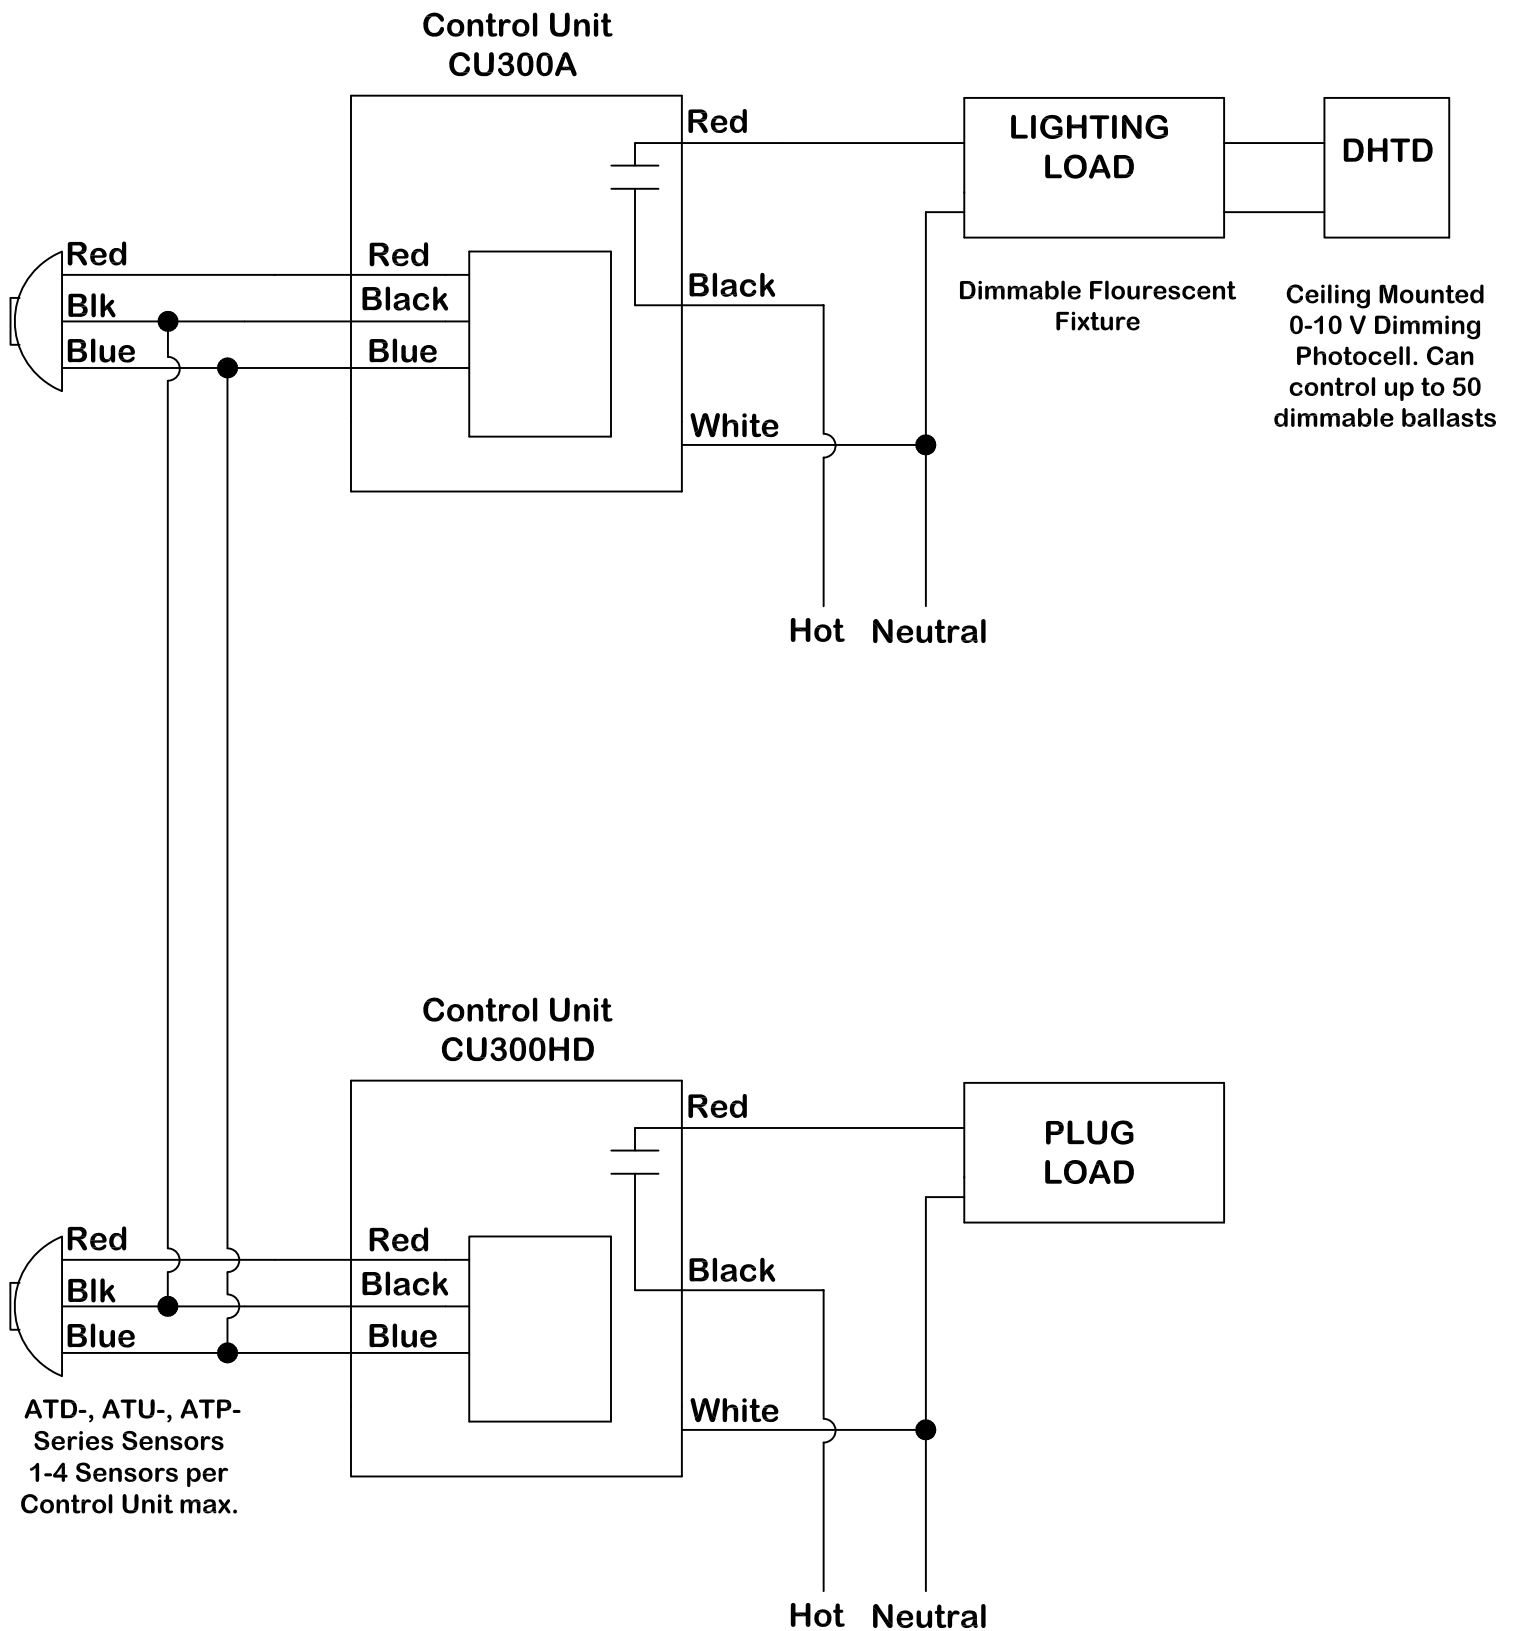

Wiring Device-Kellems

HUBBELL INC.
Wiring Device-Kellems
40 Waterview Drive
Shelton, CT 06484
Tel: (475) 882-4820
Fax: (203) 882-4852

2 Sensors, 1 CU300A, 1 CU300HD, &
DHTD

Form Number:
2S1CUA1CUHDDHTD

Date:
10/09/2014 SS