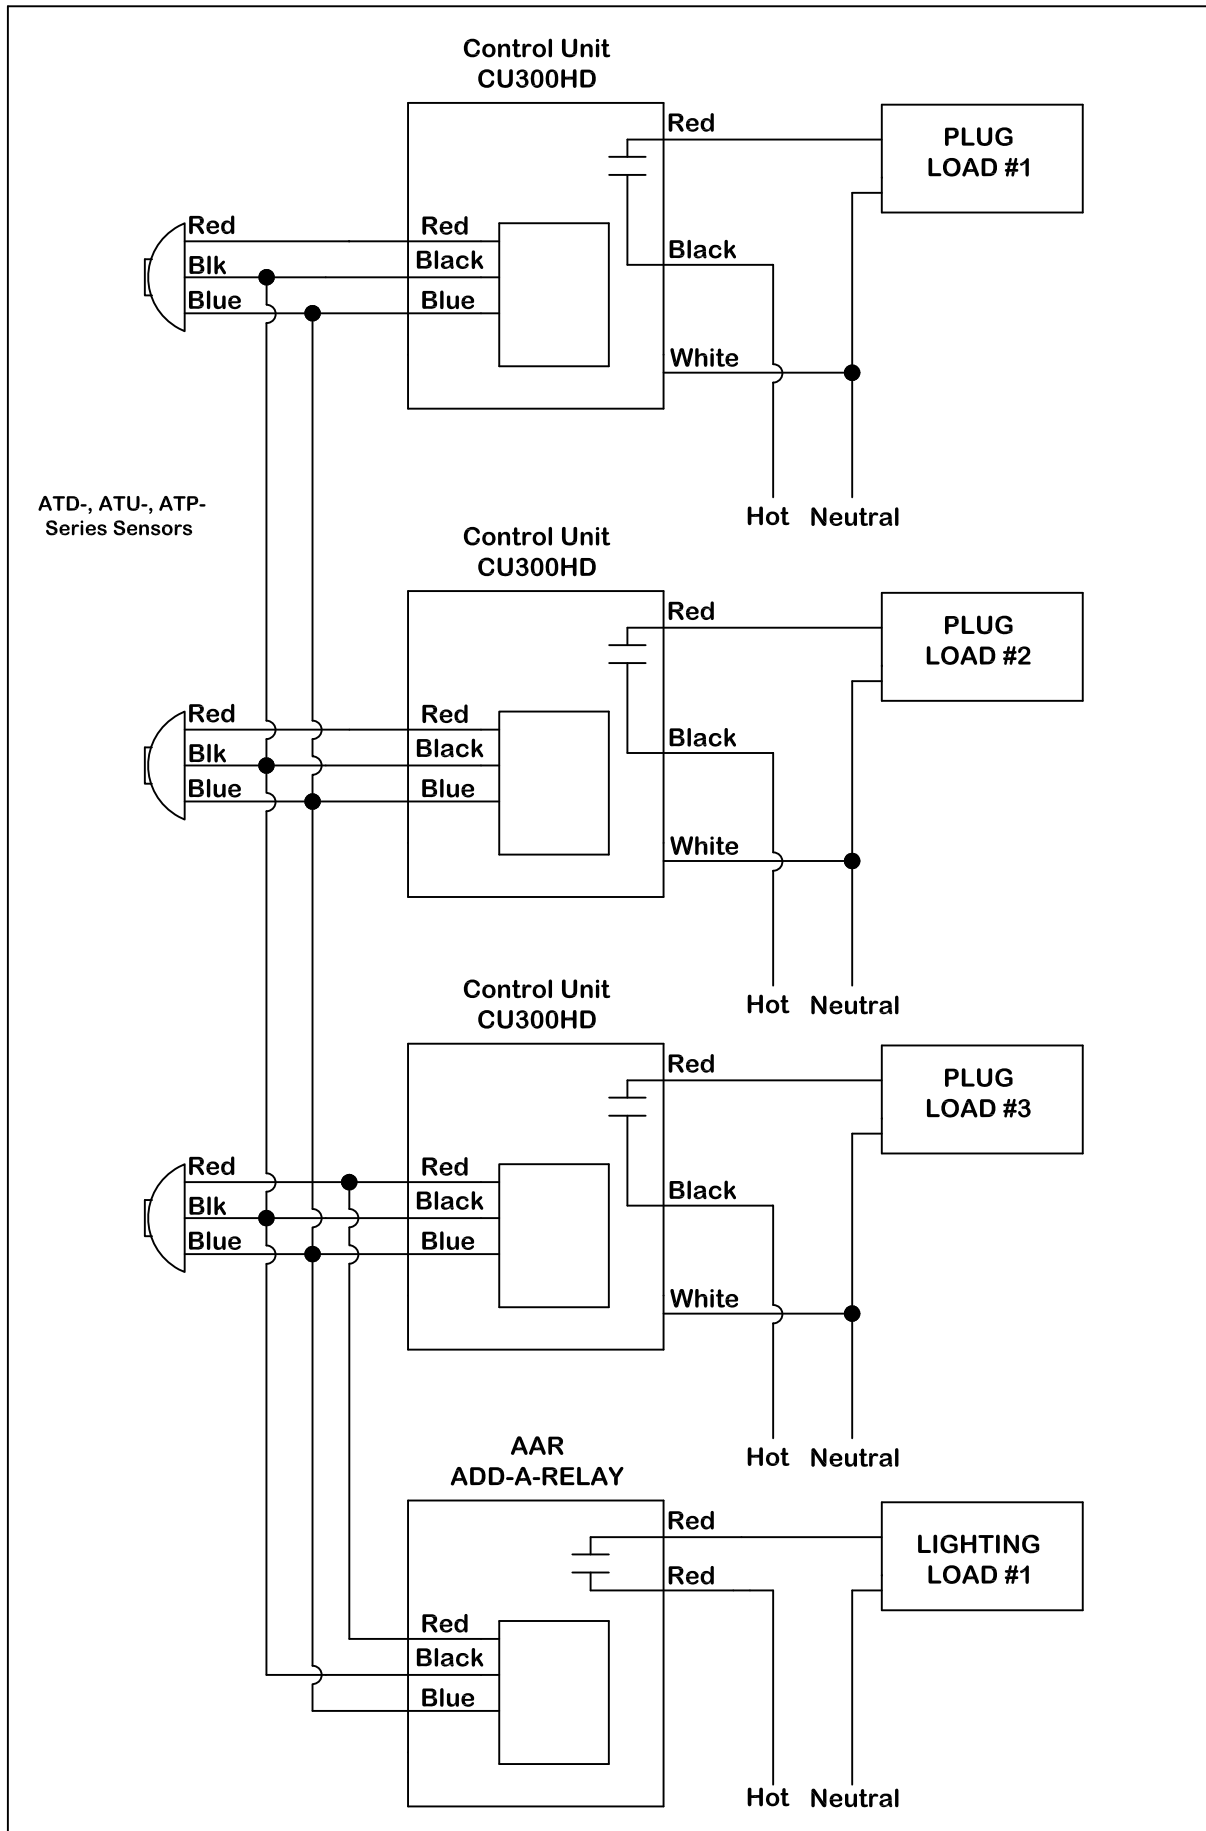

HUBBELL INC.
Wiring Device-Kellems
40 Waterview Drive
Shelton, CT 06484
Tel: (475) 882-4820
Fax: (203) 882-4852

3 Sensors, 3 HD Control Units, & 1 AAR

Form Number:
3S3CUHD1AAR

Date:
09/02/2014 SS