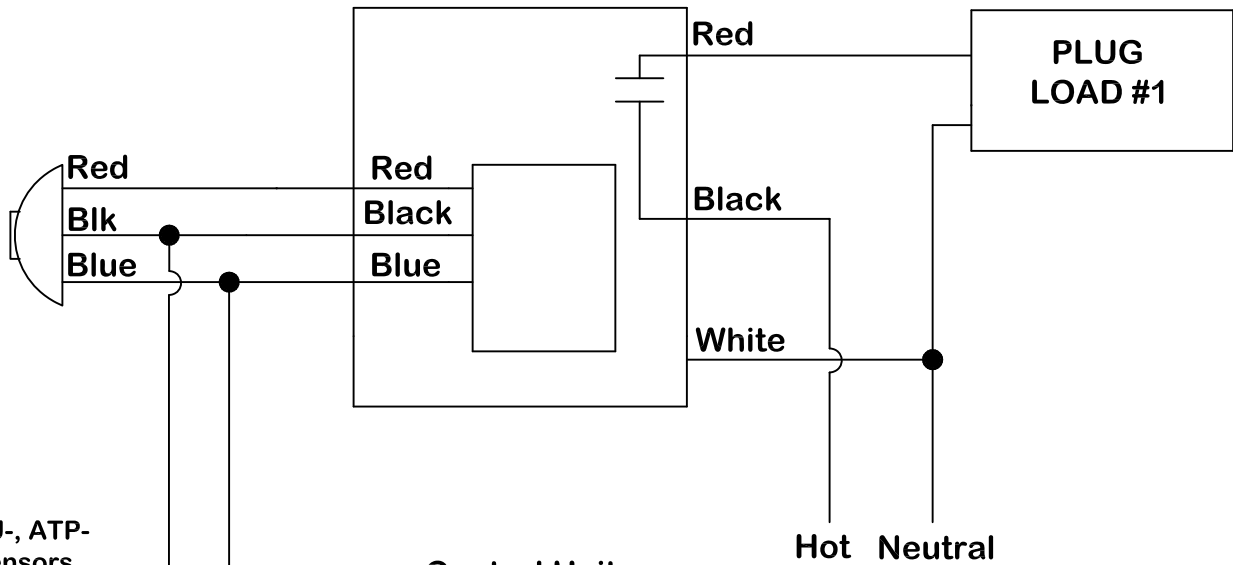

Form Number:  
2S1CUHD1AAR

Date:  
09/02/2014 SS

**Control Unit  
CU300HD**

ATD-, ATU-, ATP-  
Series Sensors

**Control Unit  
CU300HD**

**AAR  
ADD-A-RELAY**

Wiring Device-Kellems

**HUBBELL INC.**  
Wiring Device-Kellems  
40 Waterview Drive  
Shelton, CT 06484  
Tel: (475) 882-4820  
Fax: (203) 882-4852