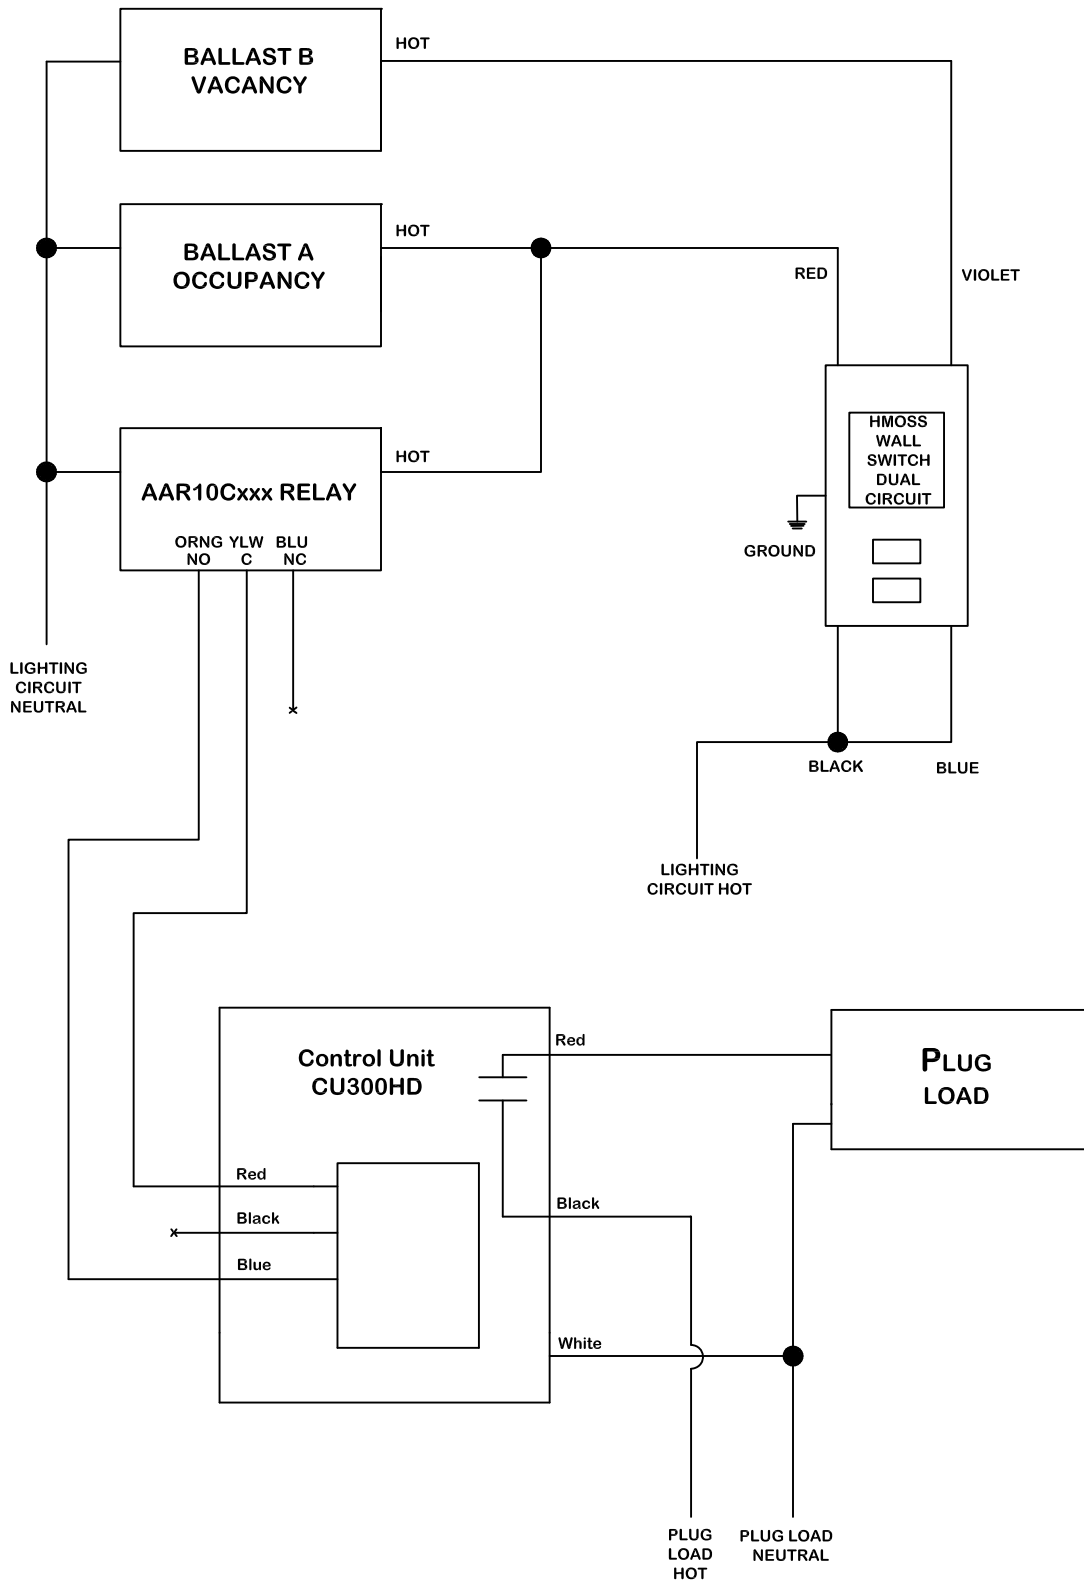

2 Sensors, 1 CU300A, 1 CU300HD, &  
 DHTD

Form Number:  
 2S1CUA1CUHDDHTD

Date:  
 10/09/2014 SS

Wiring Device-Kellems

**HUBBELL INC.**  
 Wiring Device-Kellems  
 40 Waterview Drive  
 Shelton, CT 06484  
 Tel: (475) 882-4820  
 Fax: (203) 882-4852

1 Sensor 1 Occupancy Control unit with Override Switch  
 1 Vacancy Control Unit with Low Voltage Momentary Switch 1  
 Heavy Duty Control Unit for Plug Load

Form Number:  
 1S1CUA0OS1CUMLVMS1CUHD

Date:  
 12/16/2014 SS