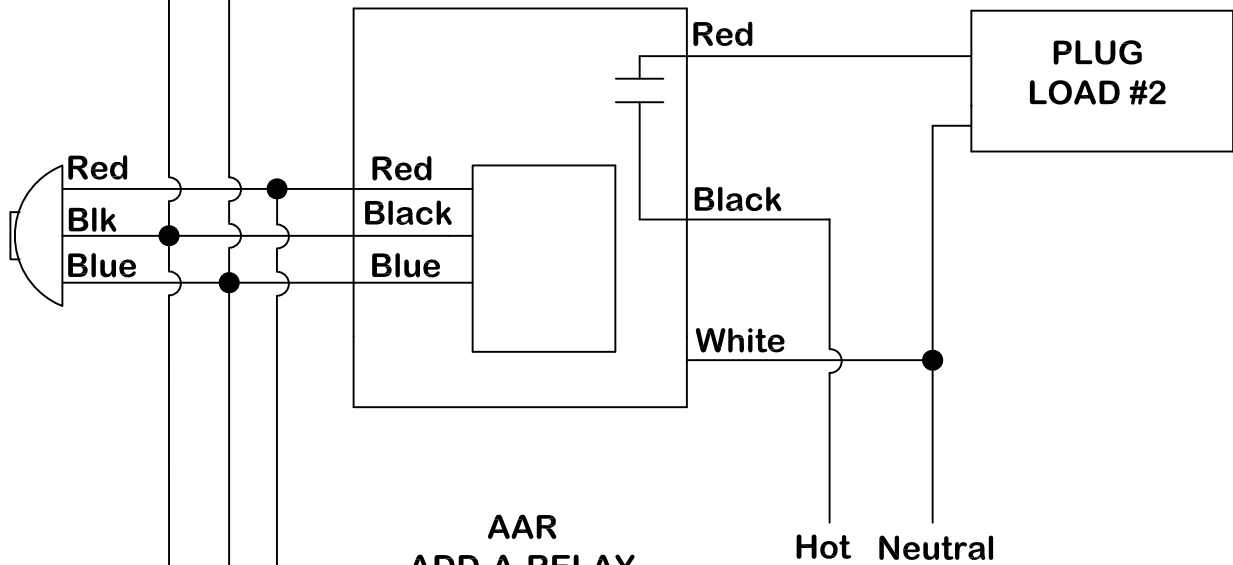

Form Number:  
2S1CUHD1AAR

Date:  
09/02/2014 SS

**Control Unit  
CU300HD**

ATD-, ATU-, ATP-  
Series Sensors

**Control Unit  
CU300HD**

**AAR  
ADD-A-RELAY**

Wiring Device-Kellems

**HUBBELL INC.**  
Wiring Device-Kellems  
40 Waterview Drive  
Shelton, CT 06484  
Tel: (475) 882-4820  
Fax: (203) 882-4852