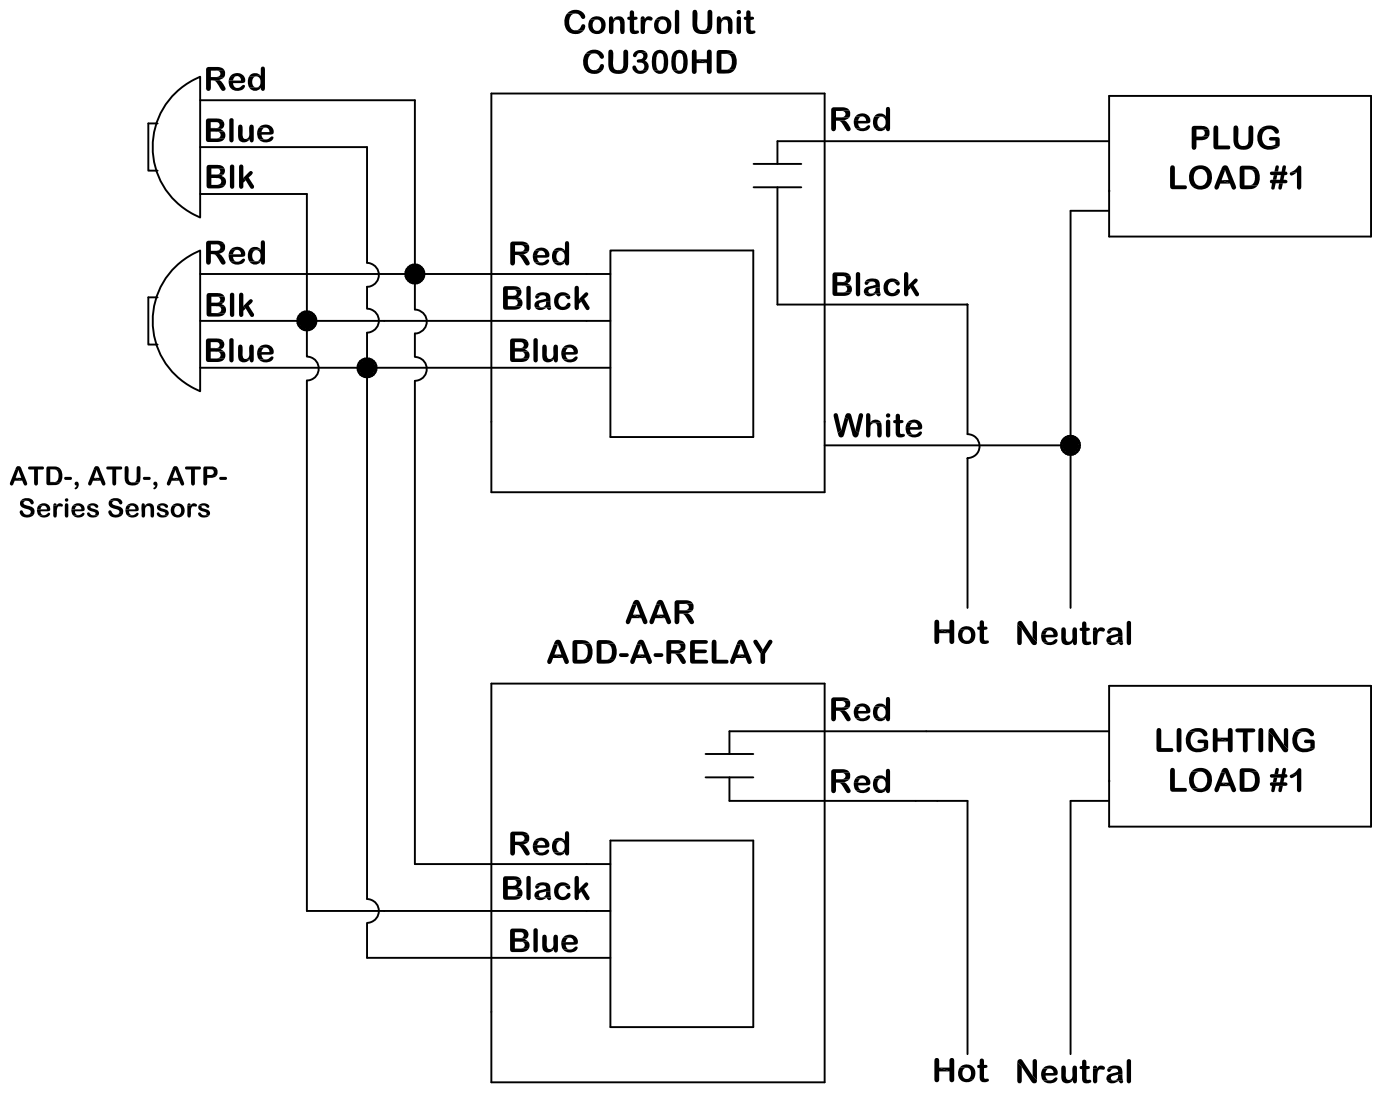

Wiring Device-Kellems

HUBBELL INC.
Wiring Device-Kellems
40 Waterview Drive
Shelton, CT 06484
Tel: (475) 882-4820
Fax: (203) 882-4852

2 Sensors, 1 HD Control Unit, & 1 AAR

Form Number:
2S1CUHD1AAR

Date:
09/02/2014 SS