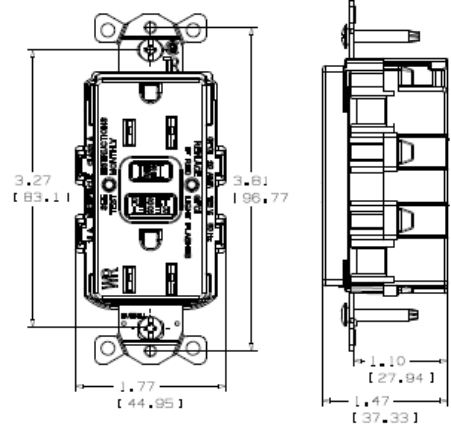

Features

- Audible SNAP, indicates solid connection
- Compliant with NEC® 406.12 and NEC® 517-18(c)
- Patented AUTOGUARD® self test technology
- Triple wipe construction

Ordering Information

Description	Color	UPC	Catalog Number
15A, 125V, Style Line®, SNAPConnect®, AUTOGUARD® self test GFCI receptacle, flush face	Light Almond	883778600036	GFRST15SNAPLA

Listings

UL Listed - Canadian and U.S.
 Meets ADA Standards
 Meets all NEC® requirements
 CSA Certified
 NEMA® WD-6 Compliant

Specifications

Face	Nylon
Base	Nylon
Power Contacts	Brass
Ground Contacts	Brass
Mounting Strap	Zinc plated steel
Mounting Screws	Zinc plated steel

Complementary Products

Wallplates for duplex openings

Solid Right Angle Pigtailed Terminal

SNAP1RA

Stranded Right Angle Pigtailed Terminal

Online Resources

eCatalog